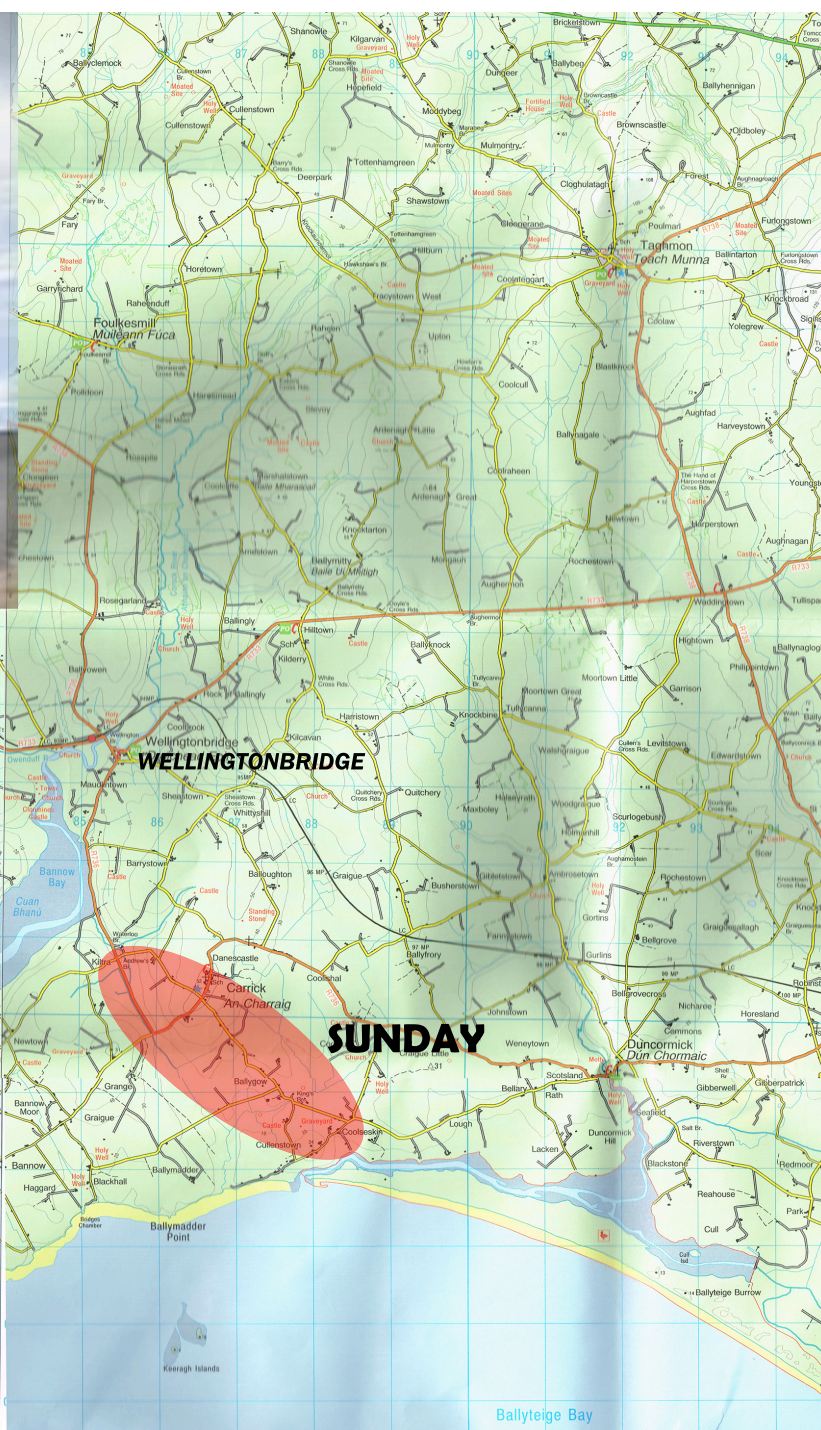

HILL CLIMB EVENT

HILL CLIMB LOCATIONS

SAT/ SUN 12/13TH APRIL 2014

SATURDAY

FETHARD

SUNDAY

WEXFORD TOWN

NAYLOR
ENGINEERING
NATIONAL HILLCLIMB & SPRINT
CHAMPIONSHIP