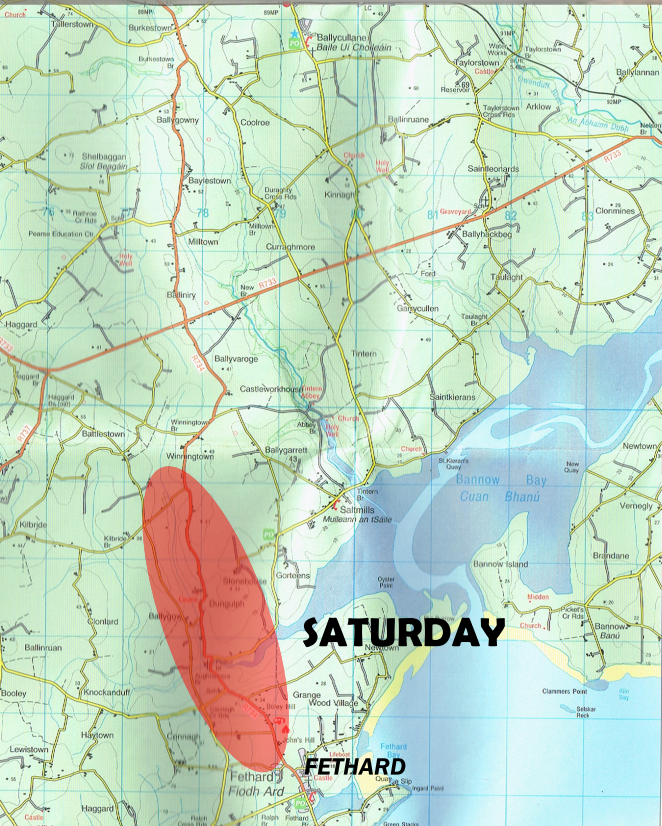

HILL CLIMB EVENT

HILL CLIMB LOCATIONS

SAT/ SUN 12/13TH APRIL 2014

SATURDAY

FETHARD

SUNDAY

WEXFORD TOWN

NAYLOR
ENGINEERING
NATIONAL HILLCLIMB & SPRINT
CHAMPIONSHIP

Keep The Race In Its Place

Motorsport Ireland